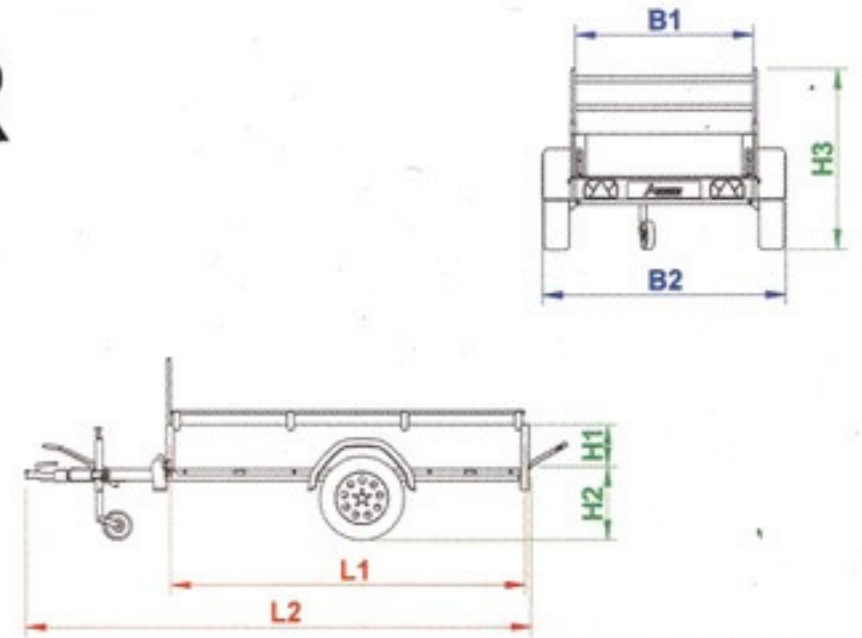

GT – Technical Details

Standard

R

HT

VT1

VT2

VT3