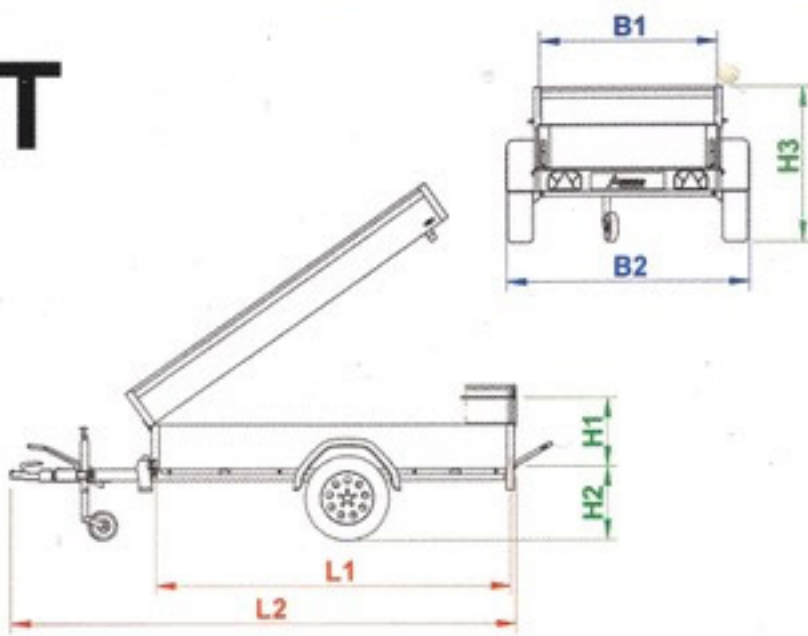

GT – Technical Details

Standard

R

HT

VT1

VT2

VT3