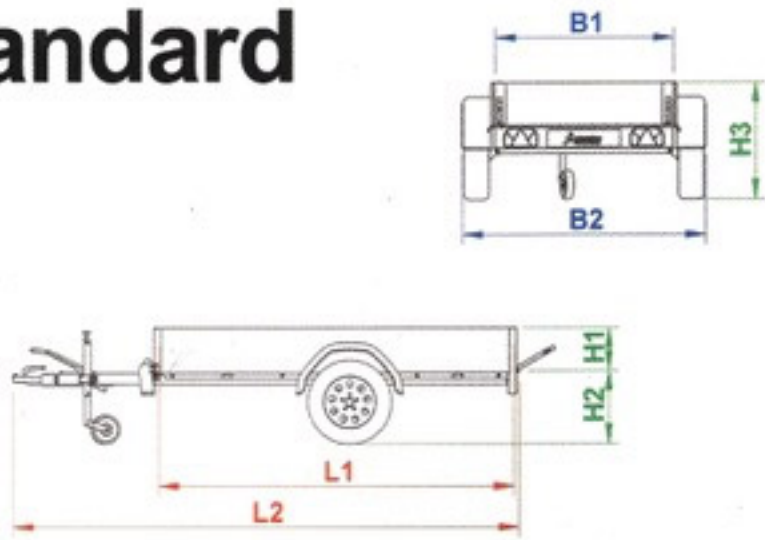

GT – Technical Details

Standard