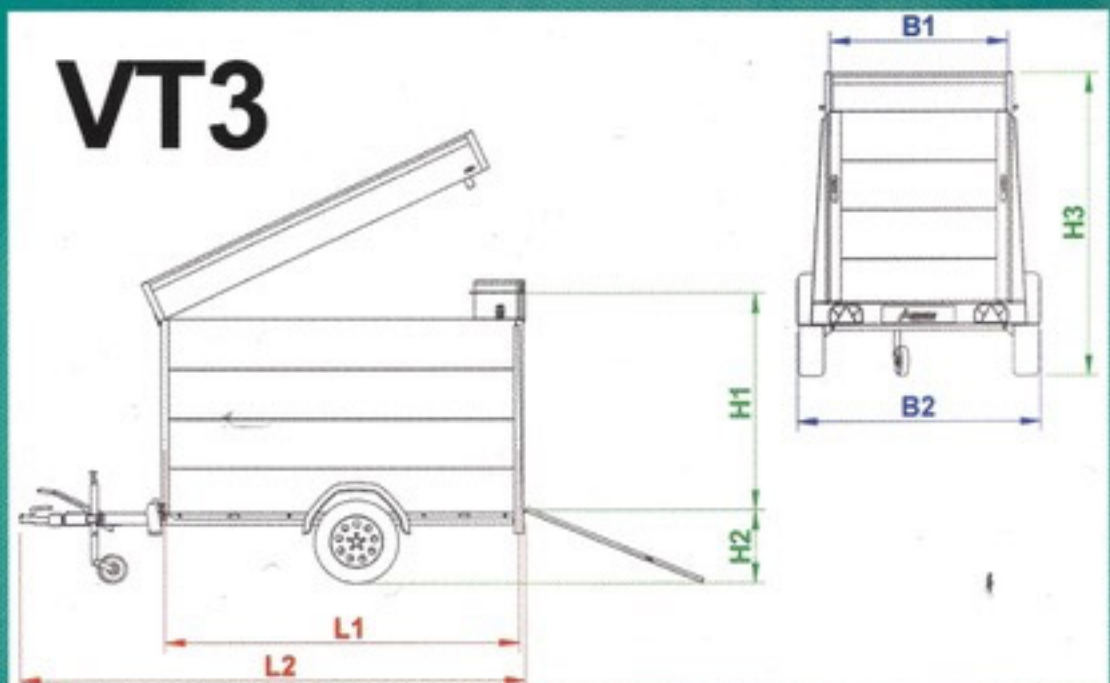

GT – Technical Details

Standard

R

HT

VT1

VT2

VT3