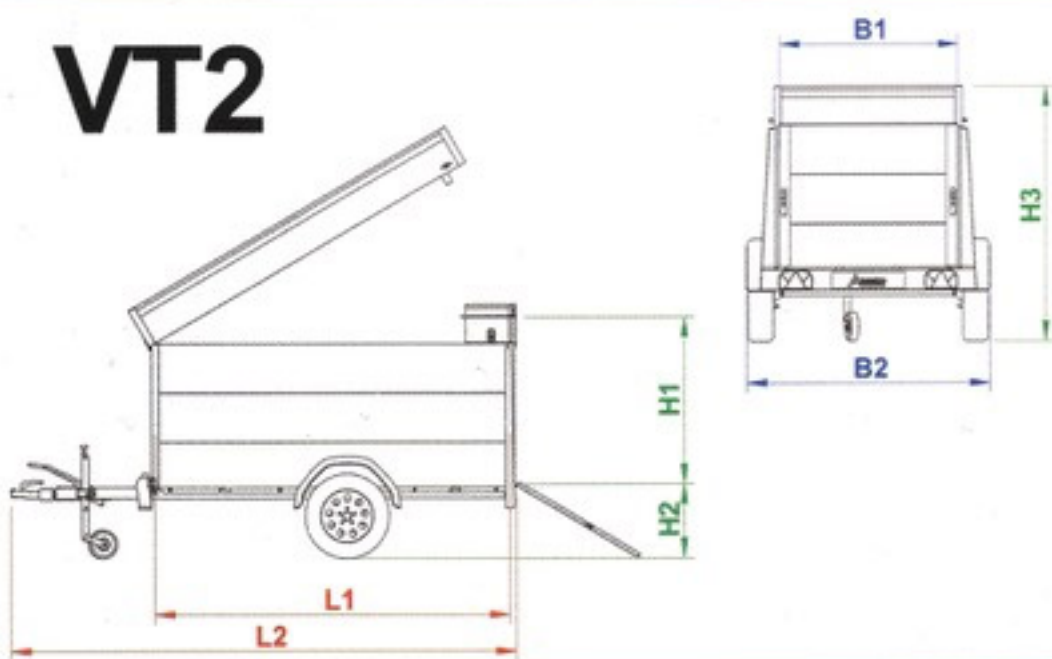

GT – Technical Details

Standard

R

HT

VT1

VT2

VT3