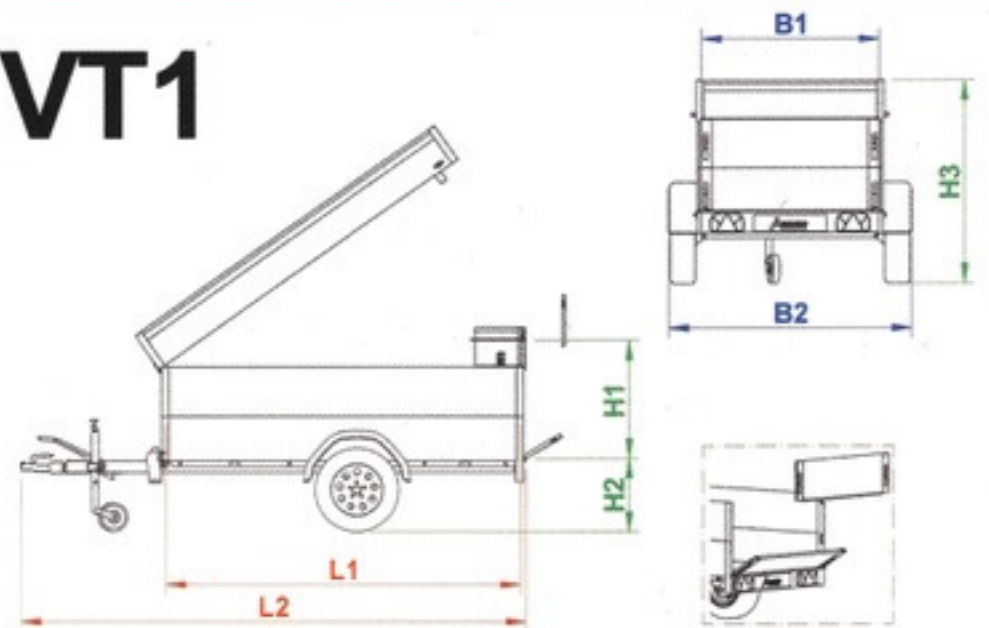

GT – Technical Details

Standard

R

HT

VT1

VT2

VT3