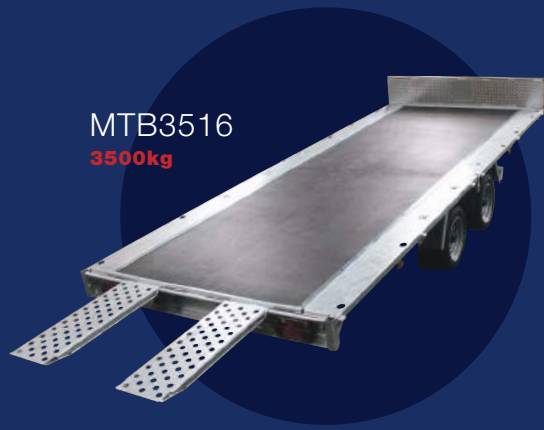

Tipper Trailer

13 Pin to 7 Pin Vehicle Adaptor £8.00	Standard Trailer	Ladder Rack	Head Board	Head Board, Sides & Tailgate	Weld Mesh Extension Kit	8' Steel Loading Ramps c/w Prop Stands	8' Aluminium Loading Ramps c/w Prop Stands	Heavy Duty SPEED Winch c/w Mounting Kit	Recessed Lashing Rings (Pair)	Prop Stand Kit (Pair)	Multi volt LED Lighting
MET35105	£3,950.00	£70.00	Inc	Inc	£470.00	£280.00	£470.00	£335.00	£30.00	£55.00	Inc

Tilt Bed Trailers

13 Pin to 7 Pin Vehicle Adaptor £8.00	Standard Trailer	Ladder Rack	Head Board	Head Board, Sides & Tailgate	Weld Mesh Extension Kit	Heavy Duty SPEED Winch c/w Mounting Kit	Load Positioning Guides	Extra pair of Skids	Multi volt LED Lighting
MTB2616T2	£3,090.00	£75.00	£100.00	£400.00	£610.00	£435.00	£60.00	£135.00	£105.00
MTB2616S2	£3,030.00	£75.00	£100.00	£400.00	£610.00	£435.00	£60.00	£135.00	£105.00
MTB3016T2	£3,190.00	£75.00	£100.00	£400.00	£610.00	£435.00	£60.00	£135.00	£105.00
MTB3016S2	£3,130.00	£75.00	£100.00	£400.00	£610.00	£435.00	£60.00	£135.00	£105.00
MTB3516T2	£3,360.00	£75.00	£100.00	£400.00	£610.00	£435.00	£60.00	£135.00	£105.00
MTB3516S2	£3,300.00	£75.00	£100.00	£400.00	£610.00	£435.00	£60.00	£135.00	£105.00

Meredith & Eyre Ltd
Broadway Ind Est
Hyde, Cheshire
SK14 4QF.

Please note all dimensions and unladen weights in this brochure are approximate.

All prices are Ex-Works, excluding V.A.T.