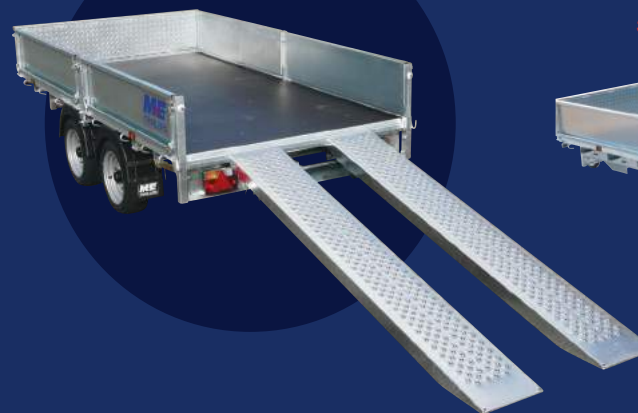

MEF30126
3000kg

MEF35105
3500kg