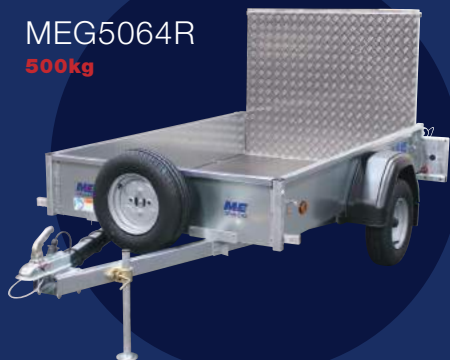

MEG5064R
500kg